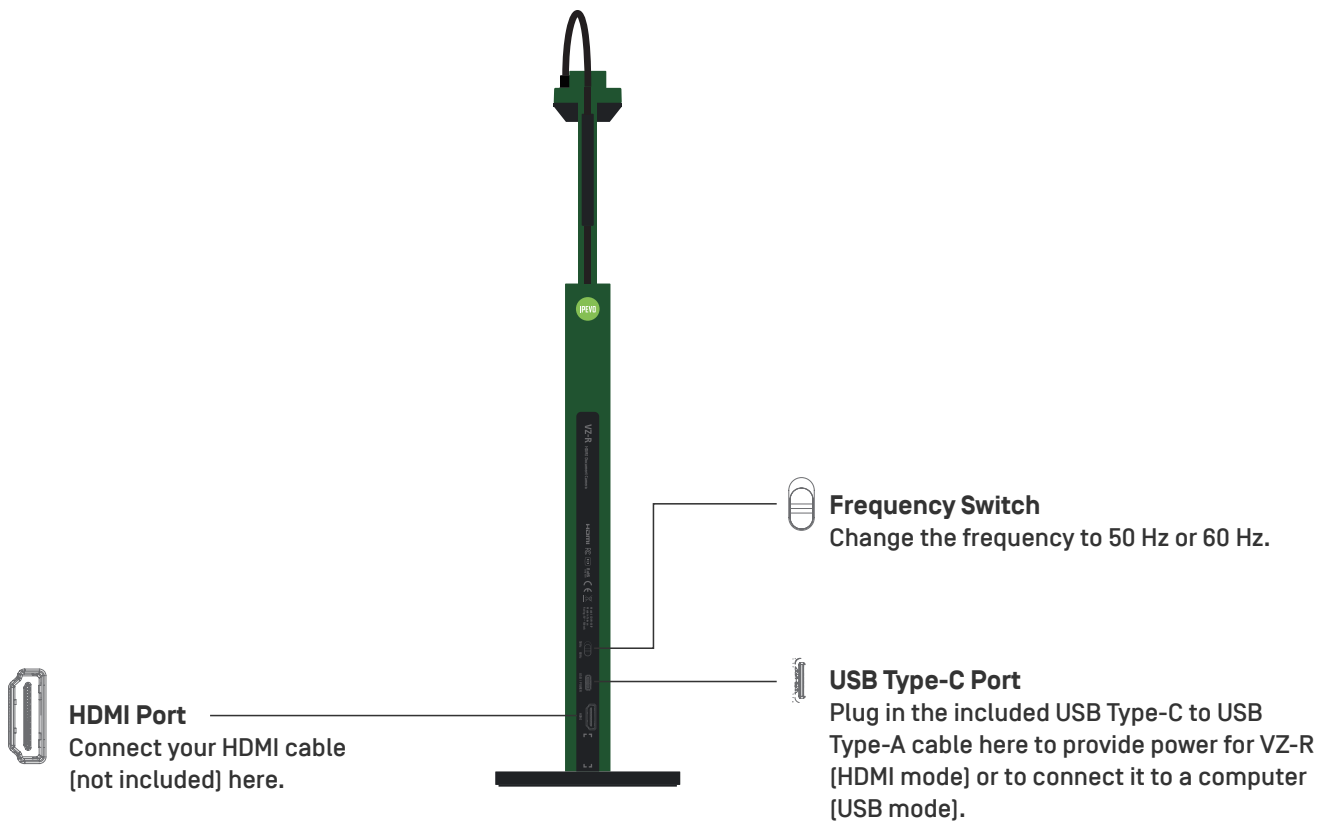

Quick Start Guide

VZ-R HDMI/USB Dual Mode 8MP Document Camera

IPEVO
www.ipevo.com

Customer Service
Email: cs@ipevo.com
Tel: +1-408-490-3085 [USA]

Copyright© 2020 IPEVO Corp. All rights reserved

The Basics

VZ-R HDMI/USB Dual Mode 8MP Document Camera captures all your material — documents, textbooks, artwork, devices, and 3D objects — and streams real-time images directly to your TV, monitor, or projector via HDMI, skipping the need for a computer. It also features a USB connection for using with a computer.

Attaching the Weighted Base

VZ-R consists of two parts — an 8MP camera with a versatile multi-jointed stand, and a weighted base. Before you start using VZ-R, please attach the weighted base to its stand using the included screwdriver and screws. And please be careful not to drop the base while doing so.

Getting to Know Your VZ-R

Connecting to Your HDMI Displays

Please follow the steps below to connect your VZ-R directly to a TV, projector or monitor via HDMI:

1. Connect an HDMI cable [not included] to the HDMI port of VZ-R. Then, connect the other end of the cable to the HDMI port of a TV, projector or monitor.
2. Connect the included USB Type-C to USB Type-A cable to the USB port of VZ-R. Then, connect the other end of the cable to the USB port of your TV, projector or computer to provide power for VZ-R. Alternatively, you can also power VZ-R by connecting the cable to a 5V/1A adapter [not included] and then to a power outlet.
3. Turn on VZ-R using the Power Switch. A live image from VZ-R should appear on your TV, projector or monitor. VZ-R is now ready to use.