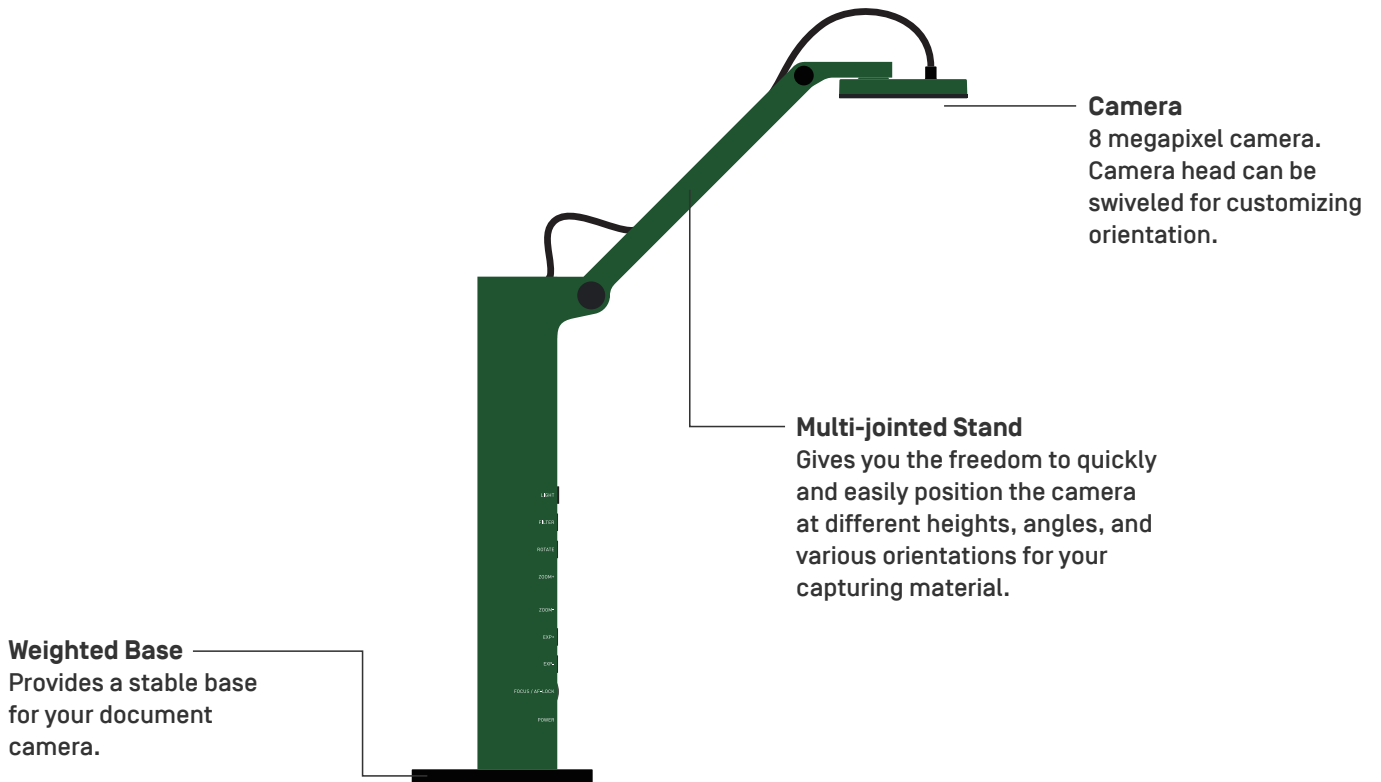

Attaching the Weighted Base

VZ-R consists of two parts — an 8MP camera with a versatile multi-jointed stand, and a weighted base. Before you start using VZ-R, please attach the weighted base to its stand using the included screwdriver and screws. And please be careful not to drop the base while doing so.

Getting to Know Your VZ-R

Connecting to Your HDMI Displays

Please follow the steps below to connect your VZ-R directly to a TV, projector or monitor via HDMI:

1. Connect an HDMI cable [not included] to the HDMI port of VZ-R. Then, connect the other end of the cable to the HDMI port of a TV, projector or monitor.
2. Connect the included USB Type-C to USB Type-A cable to the USB port of VZ-R. Then, connect the other end of the cable to the USB port of your TV, projector or computer to provide power for VZ-R. Alternatively, you can also power VZ-R by connecting the cable to a 5V/1A adapter [not included] and then to a power outlet.
3. Turn on VZ-R using the Power Switch. A live image from VZ-R should appear on your TV, projector or monitor. VZ-R is now ready to use.

Using VZ-R in USB Mode

You can use VZ-R in the USB mode by connecting it to a computer via the included cable. You can then project live images to a large screen through a projector connected to your computer. VZ-R is compatible with a variety of software when used in USB mode. To fully utilize your VZ-R, we'd recommend you to use it with our IPEVO Visualizer software. You may download it at support.ipevo.com/vz-r.