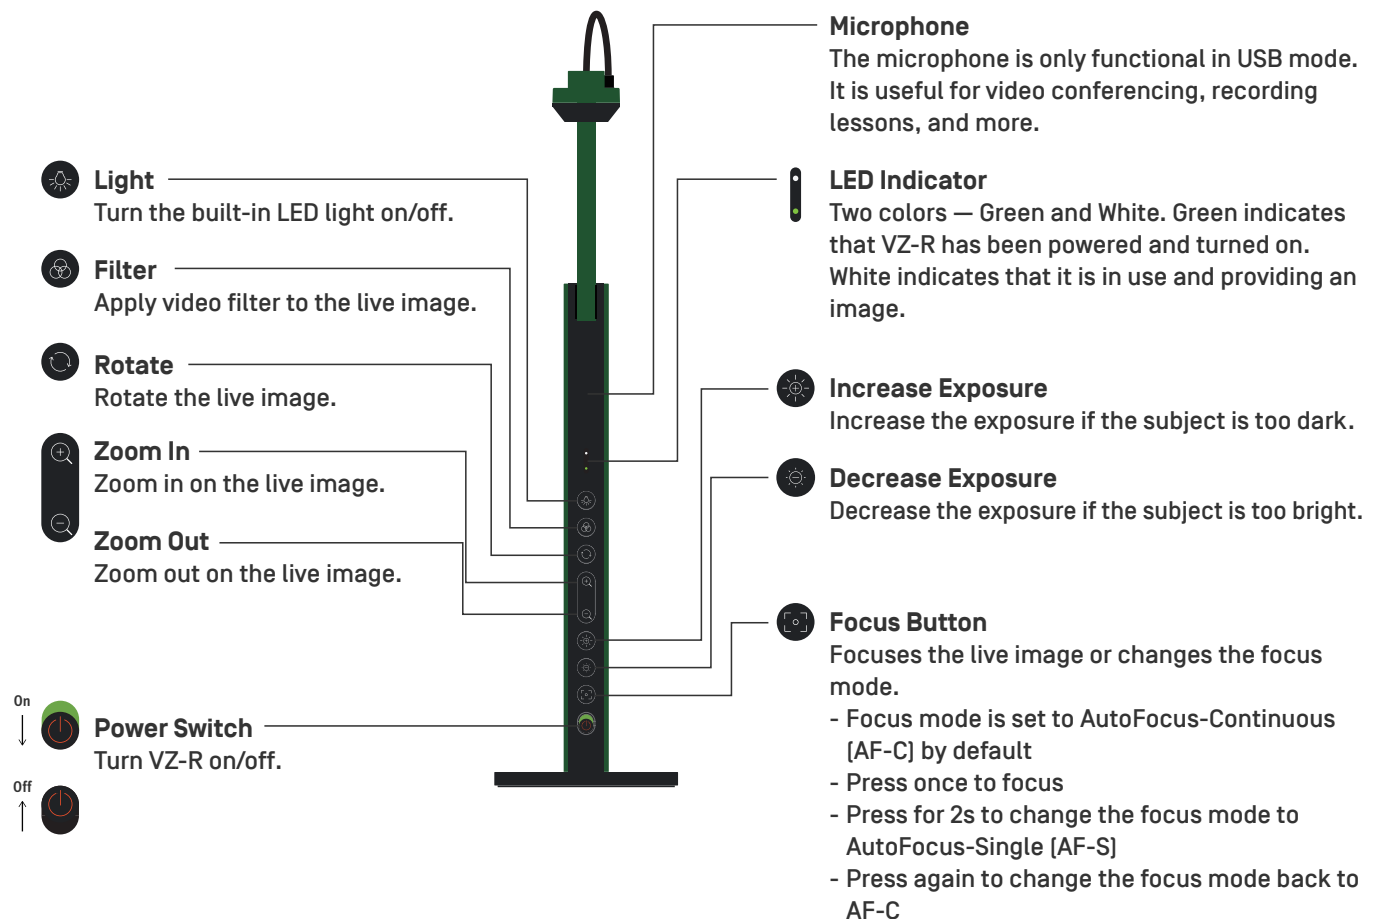

Attaching the Weighted Base

VZ-R consists of two parts — an 8MP camera with a versatile multi-jointed stand, and a weighted base. Before you start using VZ-R, please attach the weighted base to its stand using the included screwdriver and screws. And please be careful not to drop the base while doing so.

Getting to Know Your VZ-R

Connecting to Your HDMI Displays

Please follow the steps below to connect your VZ-R directly to a TV, projector or monitor via HDMI:

1. Connect an HDMI cable [not included] to the HDMI port of VZ-R. Then, connect the other end of the cable to the HDMI port of a TV, projector or monitor.
2. Connect the included USB Type-C to USB Type-A cable to the USB port of VZ-R. Then, connect the other end of the cable to the USB port of your TV, projector or computer to provide power for VZ-R. Alternatively, you can also power VZ-R by connecting the cable to a 5V/1A adapter [not included] and then to a power outlet.
3. Turn on VZ-R using the Power Switch. A live image from VZ-R should appear on your TV, projector or monitor. VZ-R is now ready to use.

Using VZ-R in USB Mode

You can use VZ-R in the USB mode by connecting it to a computer via the included cable. You can then project live images to a large screen through a projector connected to your computer. VZ-R is compatible with a variety of software when used in USB mode. To fully utilize your VZ-R, we'd recommend you to use it with our IPEVO Visualizer software. You may download it at support.ipevo.com/vz-r.